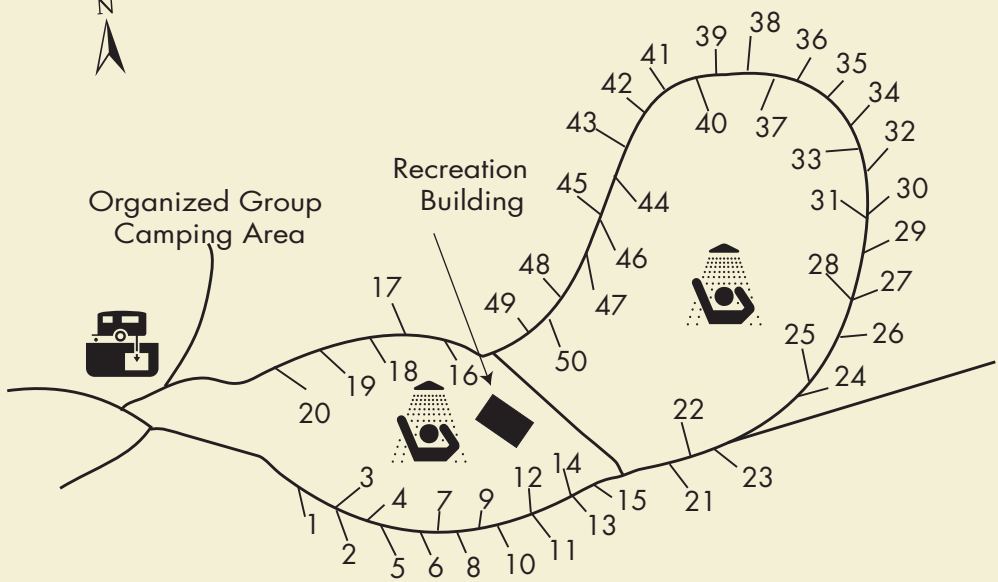

Poinsett State Park Camping Area

Organized Group
Camping Area

Recreation
Building

Legend

Comfort Station

Dump Station